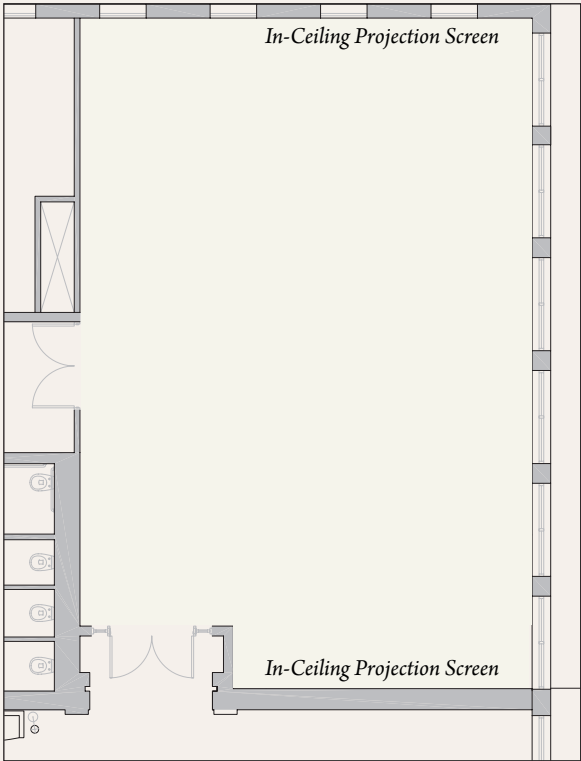

Room	Sq. Ft.	Dimensions	Rounds	Reception	Classroom	Theater	Conference	Hollow Square
Brooks Parlor	1,504	32 x 47	90	130	72	90	40	48
Baxter Parlor	1,457	31 x 47	90	130	72	90	40	48