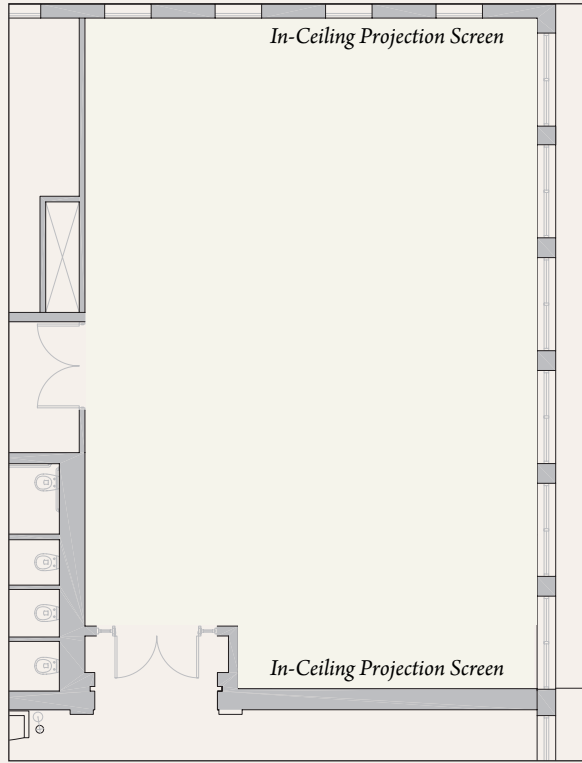

BROOKS AND BAXTER PARLORS

Book-ending the historic mezzanine, the newly designed Brooks and Baxter Parlors offer the hotel's original floor to ceiling windows and stunning period design yet with a private kitchen and unexpectedly state-of-the-art audio/visual capabilities.

Room	Sq. Ft.	Dimensions	Rounds	Reception	Classroom	Theater	Conference	Hollow Square
Brooks Parlor	1,504	32 x 47	90	130	72	90	40	48
Baxter Parlor	1,457	31 x 47	90	130	72	90	40	48