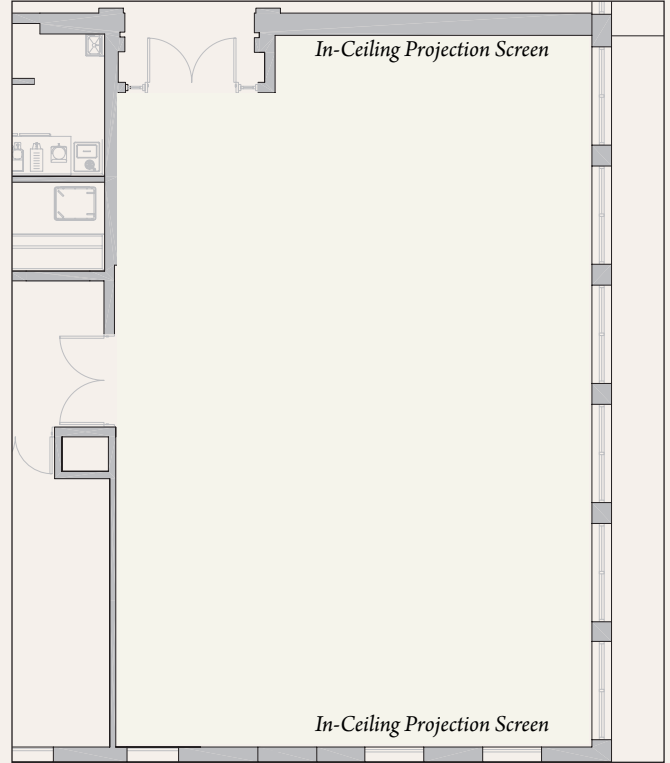

BROOKS AND BAXTER PARLORS

Book-ending the historic mezzanine, the newly designed Brooks and Baxter Parlors offer the hotel's original floor to ceiling windows and stunning period design yet with a private kitchen and unexpectedly state-of-the-art audio/visual capabilities.

Room	Sq. Ft.	Dimensions	Rounds	Reception	Classroom	Theater	Conference	Hollow Square
Brooks Parlor	1,504	32 x 47	90	130	72	90	40	48
Baxter Parlor	1,457	31 x 47	90	130	72	90	40	48