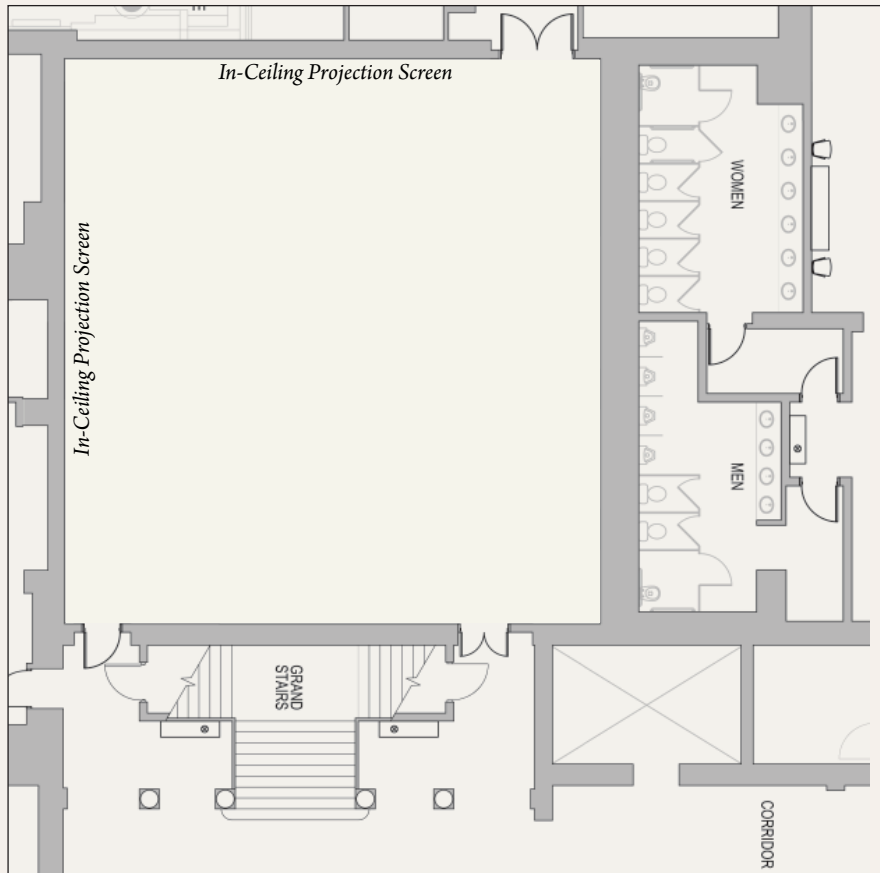

BALLROOM

Little Rock's most elegant venue has finally made her debut. Resembling a Victorian arbor, the ballroom of the Capital Hotel is unmistakably ideal for weddings and social gatherings but the room's uniquely square plan is custom designed for upscale executive conferences seeking hollow-square seating.

Room	Sq. Ft.	Dimensions	Rounds	Reception	Classroom	Theater	Conference	Hollow Square
Ballroom	1,849	43 x 43	120	150	100	150	34	60